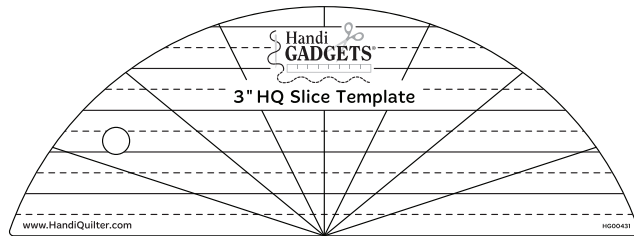

3" HQ Slice Template

DESIGN IDEAS

ECHO SLICE

SAW TOOTH SLICE

LACY FILL SLICE

PETAL VINES SLICE

FERN SLICE

FLOWER LINE SLICE

Watch the video tutorial at HandiQuilter.me/ruler-of-the-month/

©2018 Handi Quilter • www.HandiQuilter.com • 1-877-MY-QUILT

3-inch HQ Slice Template • DESIGN IDEAS

FEATHER SLICE

MANY SLICES

LACE AND LINES SLICE