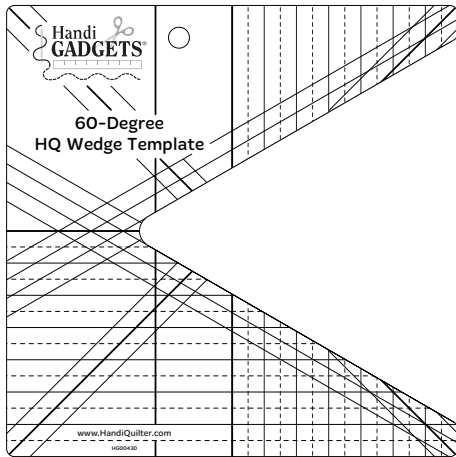

60-Degree HQ Wedge Template

DESIGN IDEAS

DIAMOND REPEAT

FRAMED WEDGE

OFF-SET WEDGE

OUTSIDE FILL WEDGE

PARALLEL WEDGE FILL

A-FRAME