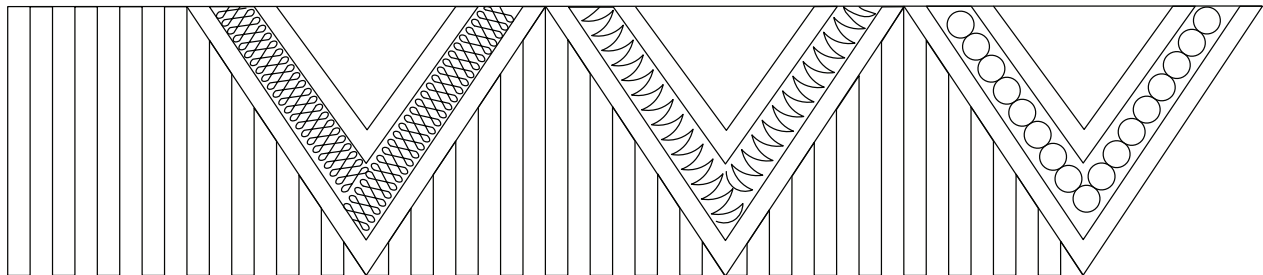

60-Degree HQ Wedge Template

DESIGN IDEAS

DIAMOND REPEAT

FRAMED WEDGE

OFF-SET WEDGE

OUTSIDE FILL WEDGE

PARALLEL WEDGE FILL

A-FRAME

Watch the video tutorial at HandiQuilter.me/ruler-of-the-month/

©2018 Handi Quilter • www.HandiQuilter.com • 1-877-MY-QUILT

60-Degree HQ Wedge Template • DESIGN IDEAS

PARALLEL LINES WEDGE

FILL IN THE WEDGE