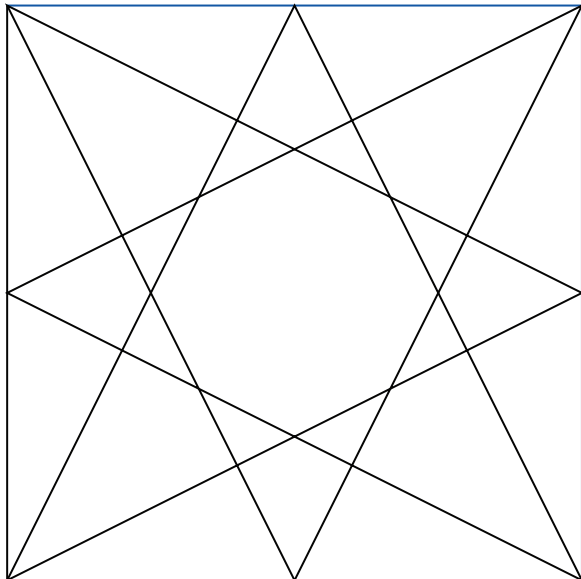

HQ Ditch Ruler

DESIGN IDEAS

PIANO KEY VARIATIONS

STARS

RIGHT-ANGLE LINES

Watch the video tutorial at HandiQuilter.me/ruler-of-the-month/

©Handi Quilter • www.HandiQuilter.com • 1-877-MY-QUILT

FLYING GEESE
WITH CURVES

CONTINUOUS CURVE