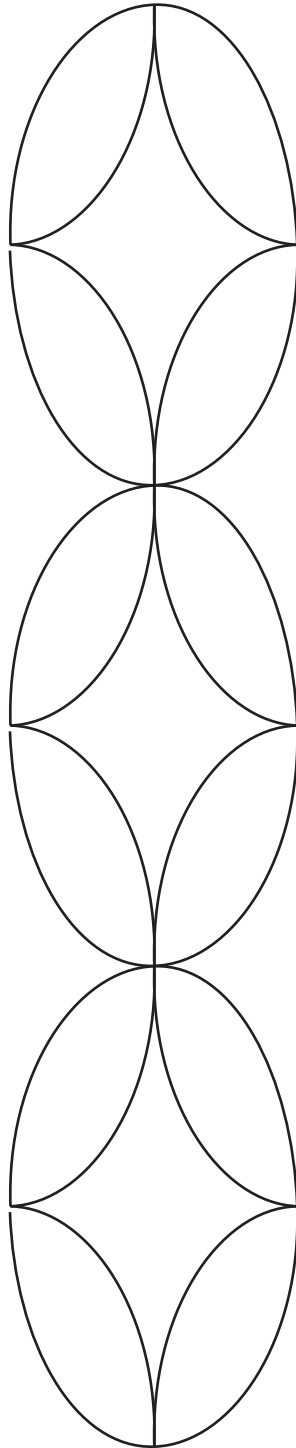

# HQ Mini Oval Template

## DESIGN IDEAS

ORANGE PEEL

CLAMSHELLS WITH PETALS

CLAMSHELLS WITH LOOPS

TULIPS

OVAL SWIRLS

CLAMSHELL WITH SCALLOPS

SQUARE DAISIES

Watch the video tutorial at [HandiQuilter.me/ruler-of-the-month/](http://HandiQuilter.me/ruler-of-the-month/)

©Handi Quilter • www.HandiQuilter.com • 1-877-MY-QUILT

OVAL FILLERS

OVAL BORDER

OVAL WITH FEATHERS

OFFSET CLAMSHELLS

OFFSET CLAMSHELLS WITH PETALS

WEAVING VINES

FLOWERS WITH OVAL PETALS